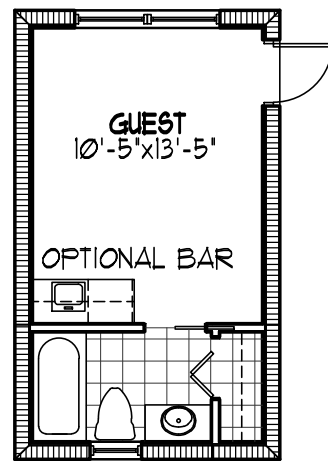

244 SF.

GUEST SUITE FLEX OPTION