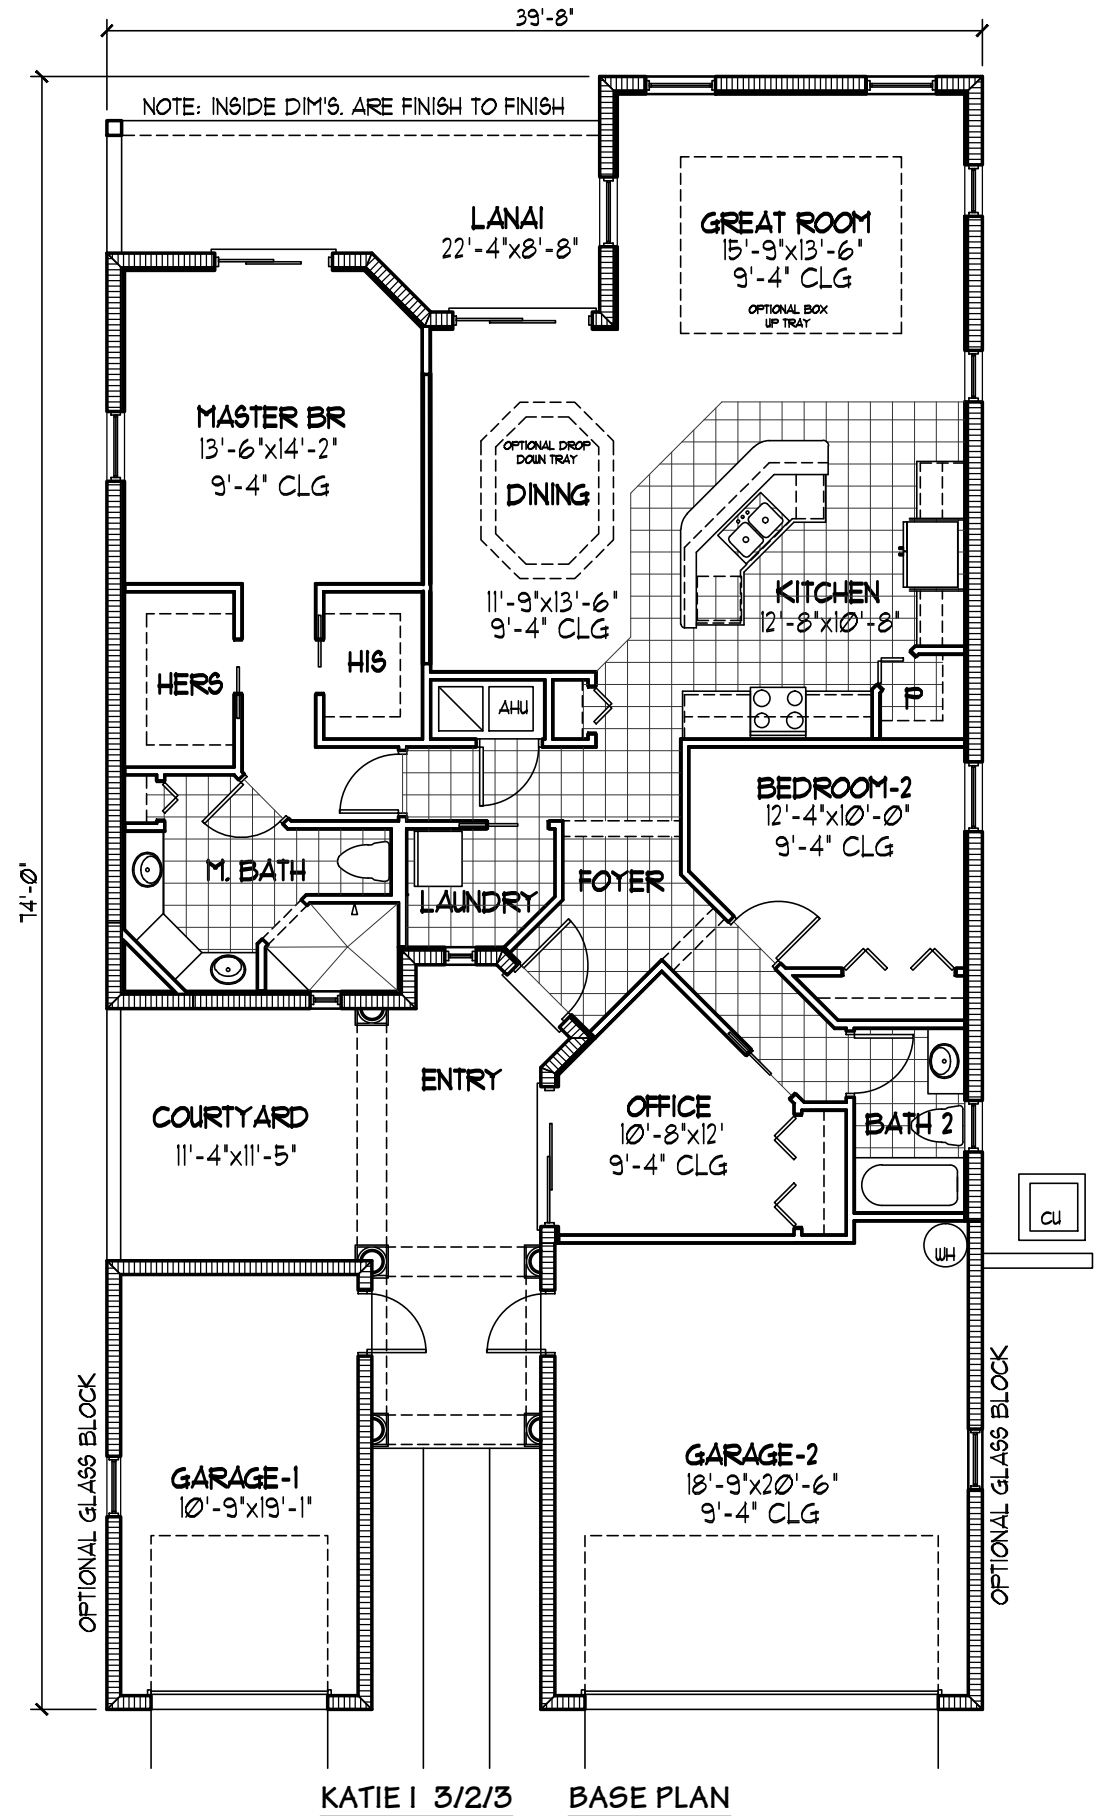

KATIE I 3/2/3 BASE PLAN

REV 3/30/15