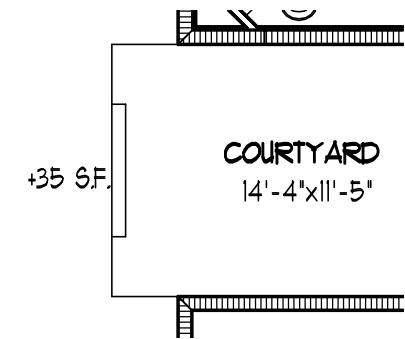

COURTYARD 3' FLEX OPTION