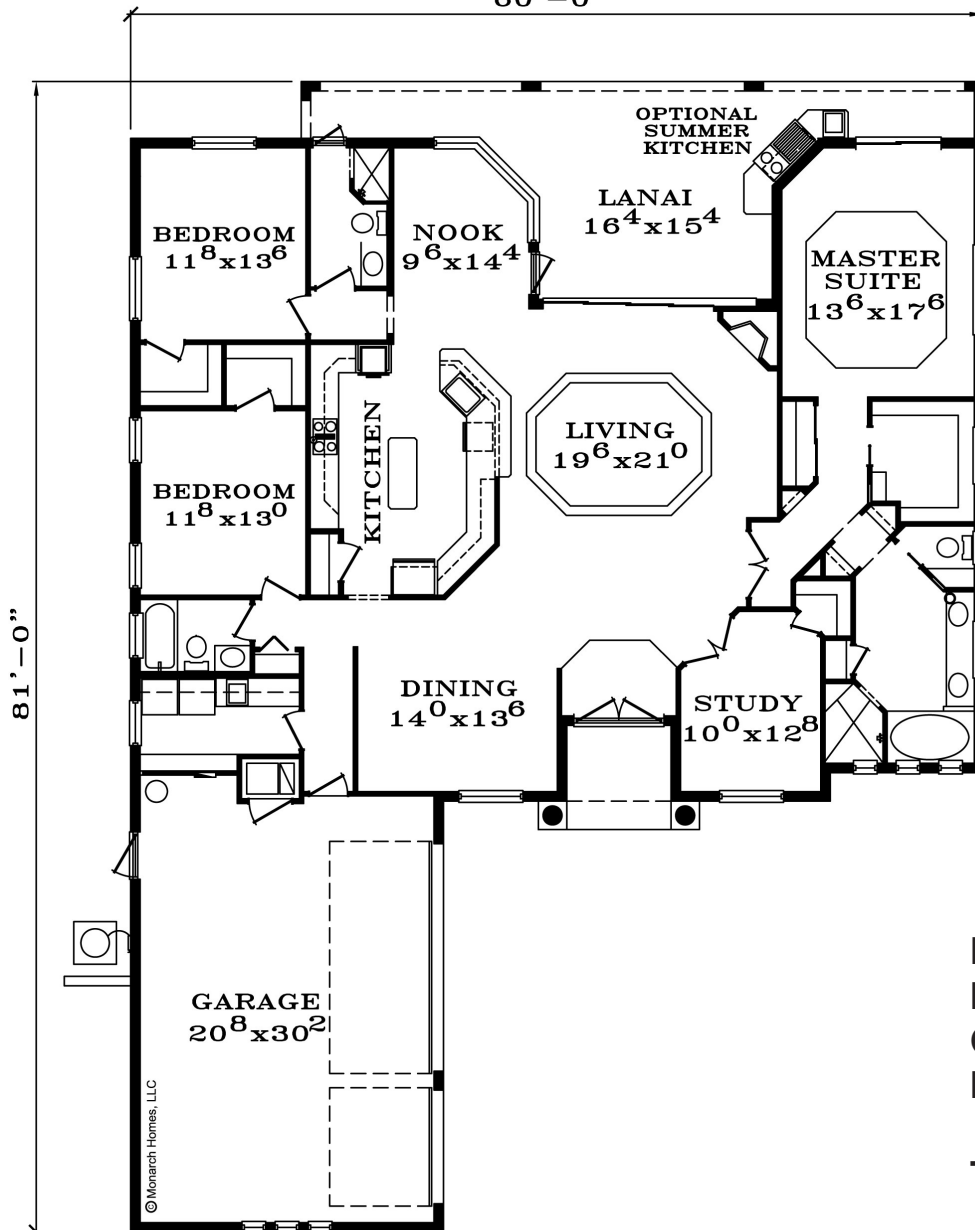

# FLORENTINA

Phone (321) 806-3948

email: MonarchHomesofBrevard@gmail.com

3 Bedroom + Den / 3 Bath

60'-0"

81'-0"

Living	2,502
Porch	401
Garage	697
Entry	57
<b>Total</b>	<b>3,657</b>

COPYRIGHT © MONARCH HOMES OF BREVARD, LLC