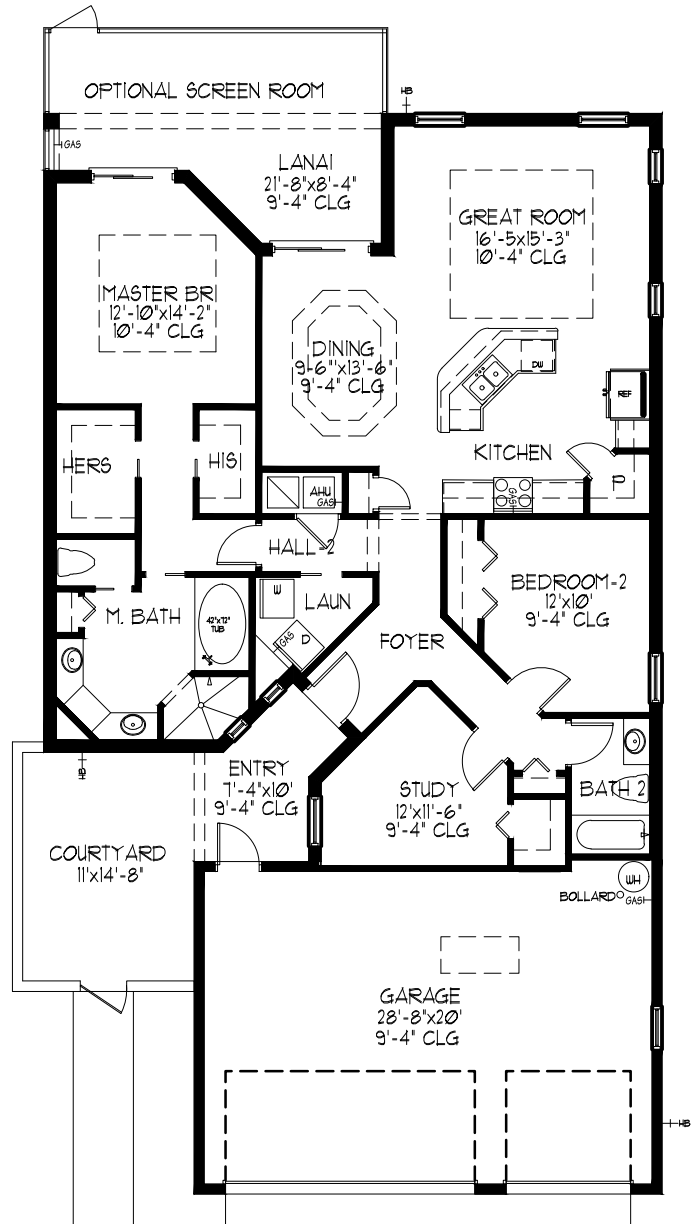

THE JENNY

LIVING	1644 SQ.FT.
GARAGE	634 SQ.FT.
LANAI	126 SQ.FT.
ENTRY	72 SQ.FT.
TOTAL	2476 SQ.FT.

COPY RIGHT © 2010 MONARCH HOMES
 Pages of this document and their contents are the sole property of MONARCH HOMES released only for the specific project noted here.
 Any reproductions or modifications of these documents without the consent of MONARCH HOMES is prohibited by law.
 Disclaimer: Dimensions are subject to minor field variations. Options purchased must be specified in the agreement of sale.