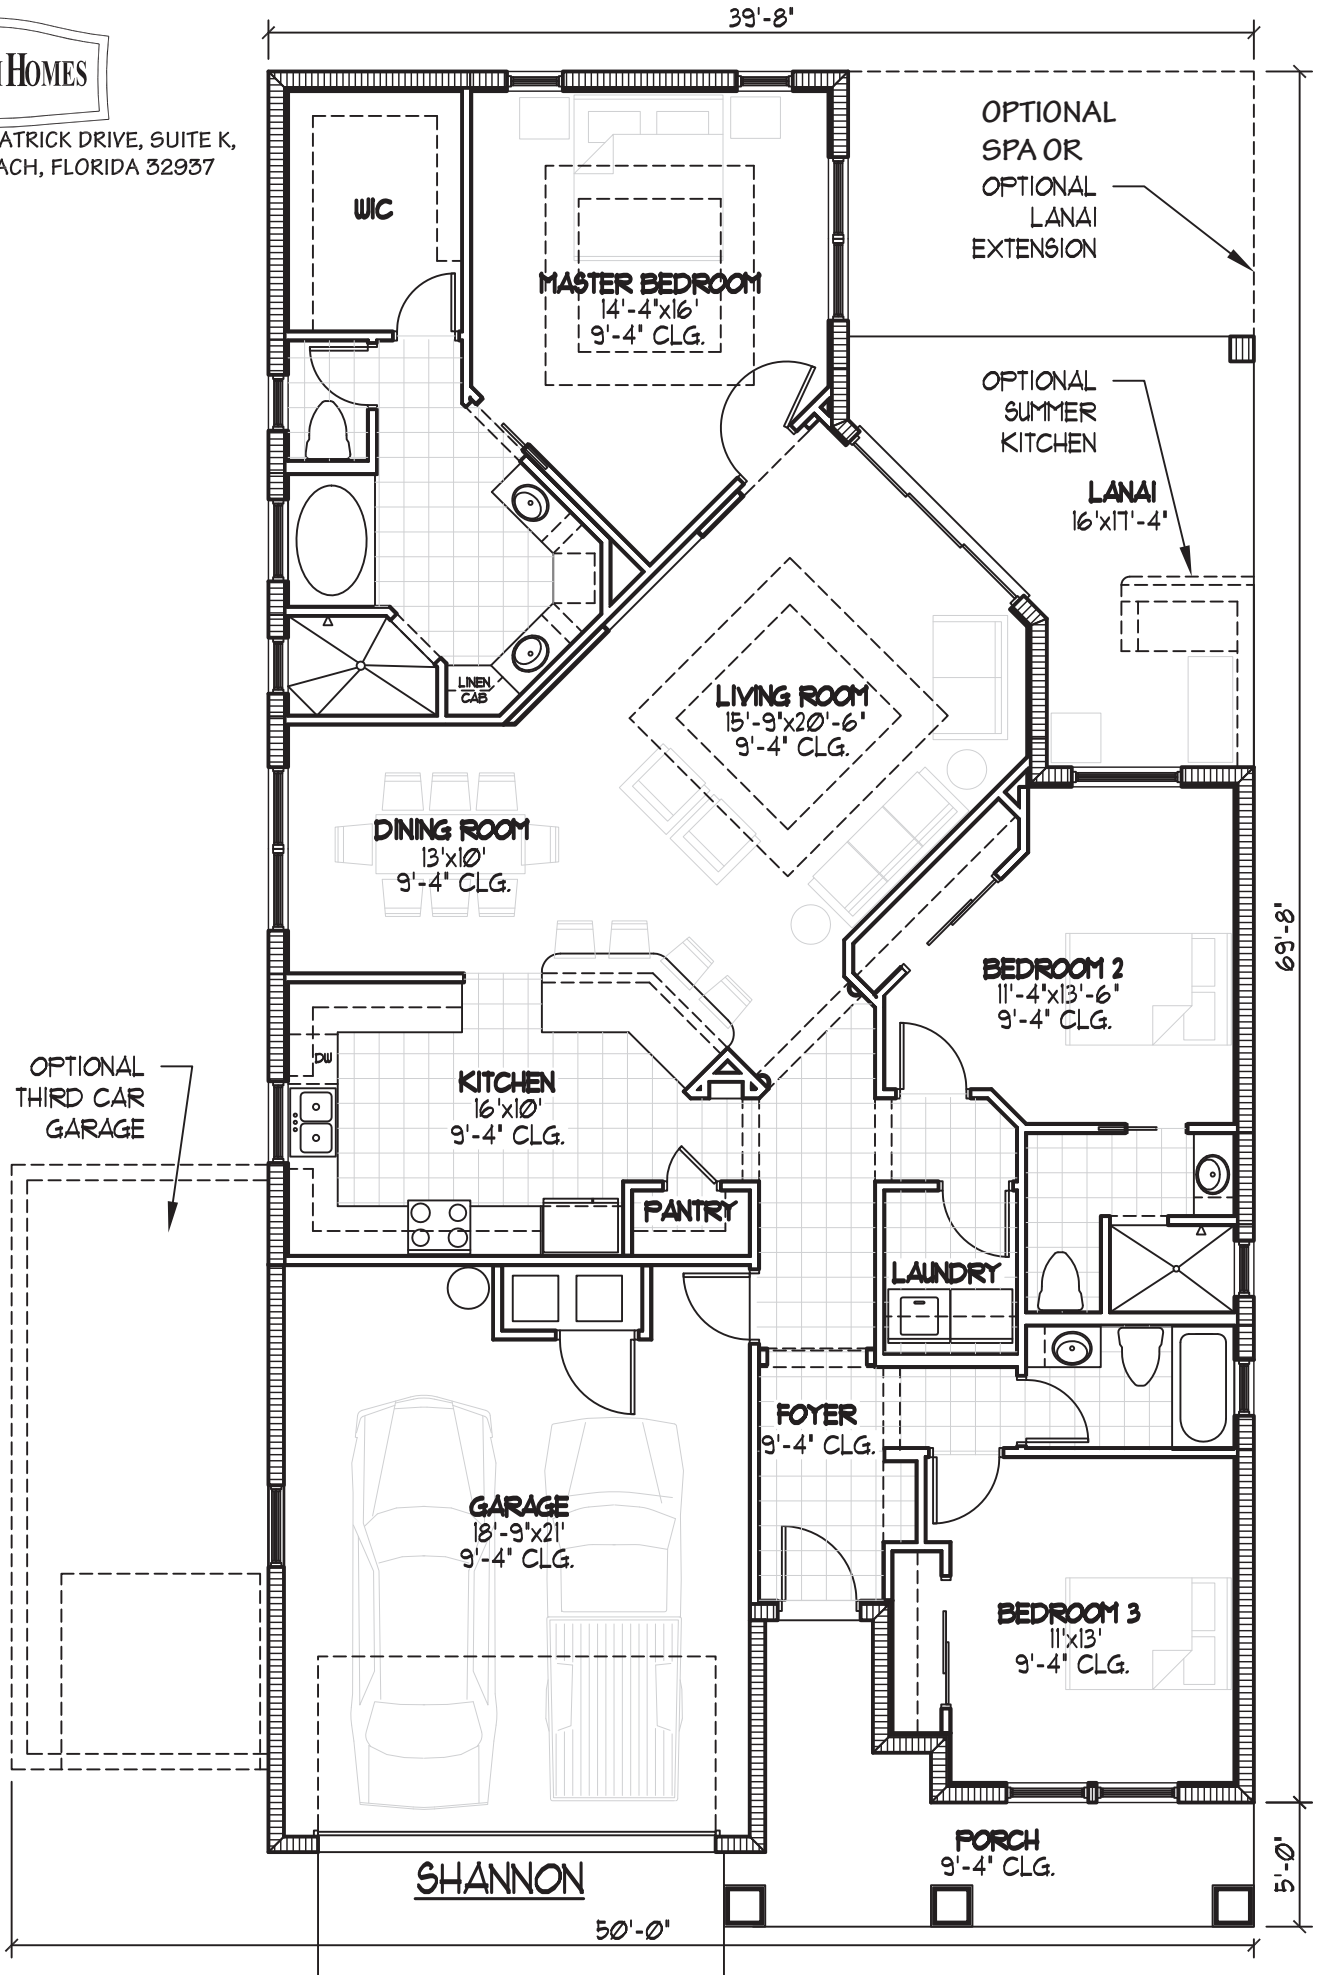

1275 SOUTH PATRICK DRIVE, SUITE K,
SATELLITE BEACH, FLORIDA 32937
(321) 777-2701

COPY RIGHT © 2010 MONARCH HOMES
Pages of this document and their contents are the sole property of MONARCH HOMES released only for the specific project noted here.
Any reproductions or modifications of these documents without the consent of MONARCH HOMES is prohibited by law.
Disclaimer: Dimensions are subject to minor field variations. Options purchased must be specified in the agreement of sale.